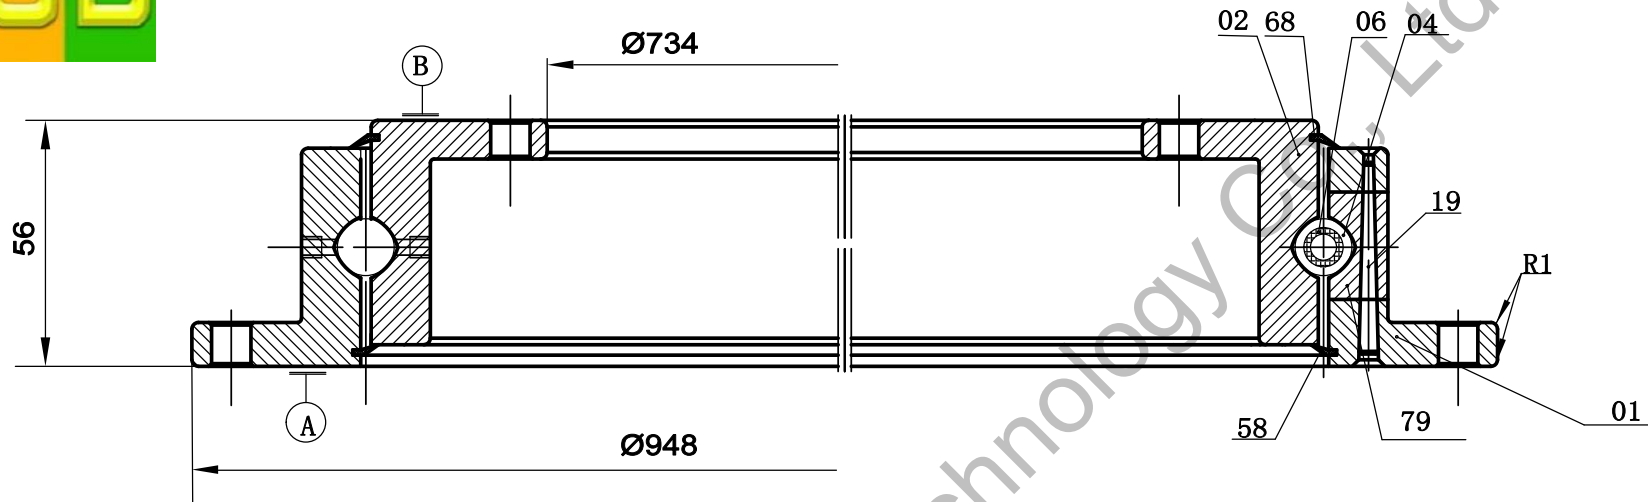

A-A

**Remark:**

1. Luoyang JCB Bearing Technology Co., Ltd is a technical Inc, specialize in designing and manufacturing slewing ring bearing, we can design and manufactur all kinds of slewing bearing according to client's requirement.
2. This drawing is reference for user, if you need formal drawing, please contact wth us sales@jcb-bearing.com, the official drawing will be submitted after order confirmation.

**Contact information**

Company Address : No.3 Lianmeng road, Luoyang, Henan, China.

Postal code : 471003

Phone : 86-379-68611678 Fax : 86-379-68611679

E-mail: sales@jcb-bearing.com

Reserved E-mail: sales@slewing-ring-bearings.com

Website: www.jcb-bearing.com

www.slewing-ring-bearings.com

**Four-point contact ball  
Slewing Ring Bearing**

**VLU 20 0844**

			weight(kg)
S			48

Luoyang JCB Bearing Technology Co., Ltd